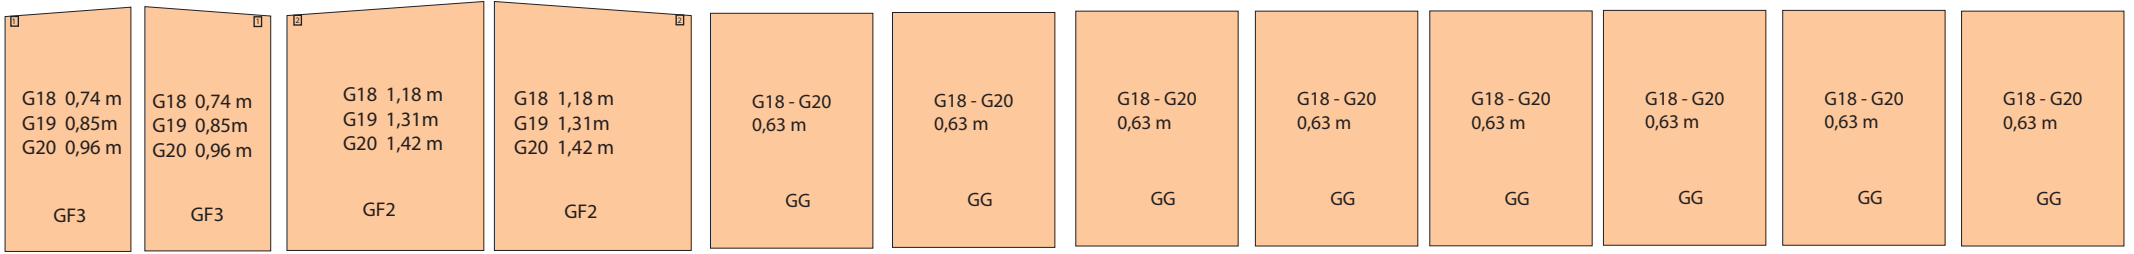

side

corner

side

Penta 1093*, 1094*
G 19-24 standard 16

Penta 1093*, 1094*
G 25 standard 18

Prisma
G 16-G18 9 pcs

Prisma
G 19-21 10 pcs

Prisma
G 22 - G23 13 pcs

Capri North1142xxxx7
Capri North Hymer/Eriba Touring 1142xxxx7
G10-G12 standard 6

Magnum Flint 164703409
standard 6

Isabella Sewn ready Standard Curtains

SUN SHINE PLUS G13-G16

SUN SHINE PLUS G18-G20

SUN SHINE PLUS G21-G22

FORUM
G18 - G20

Front
G18 - G20

Side

Partition wall

Side

FORUM

G21 - G23

Front
G21 - G23