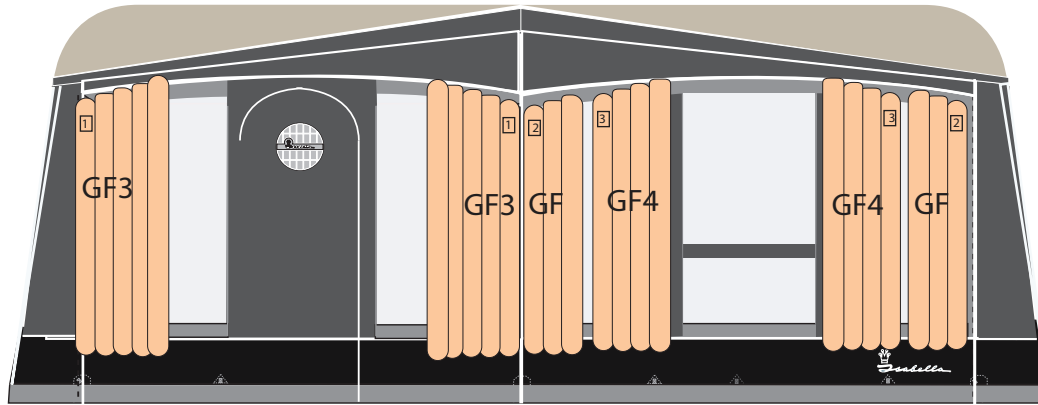

FORUM
G18 - G20

Front
G18 - G20

Side

Partition wall

Side

FORUM

G21 - G23

Front
G21 - G23

Side

Partition wall

Side

Curtain set-Sun Shine Plus sewn ready