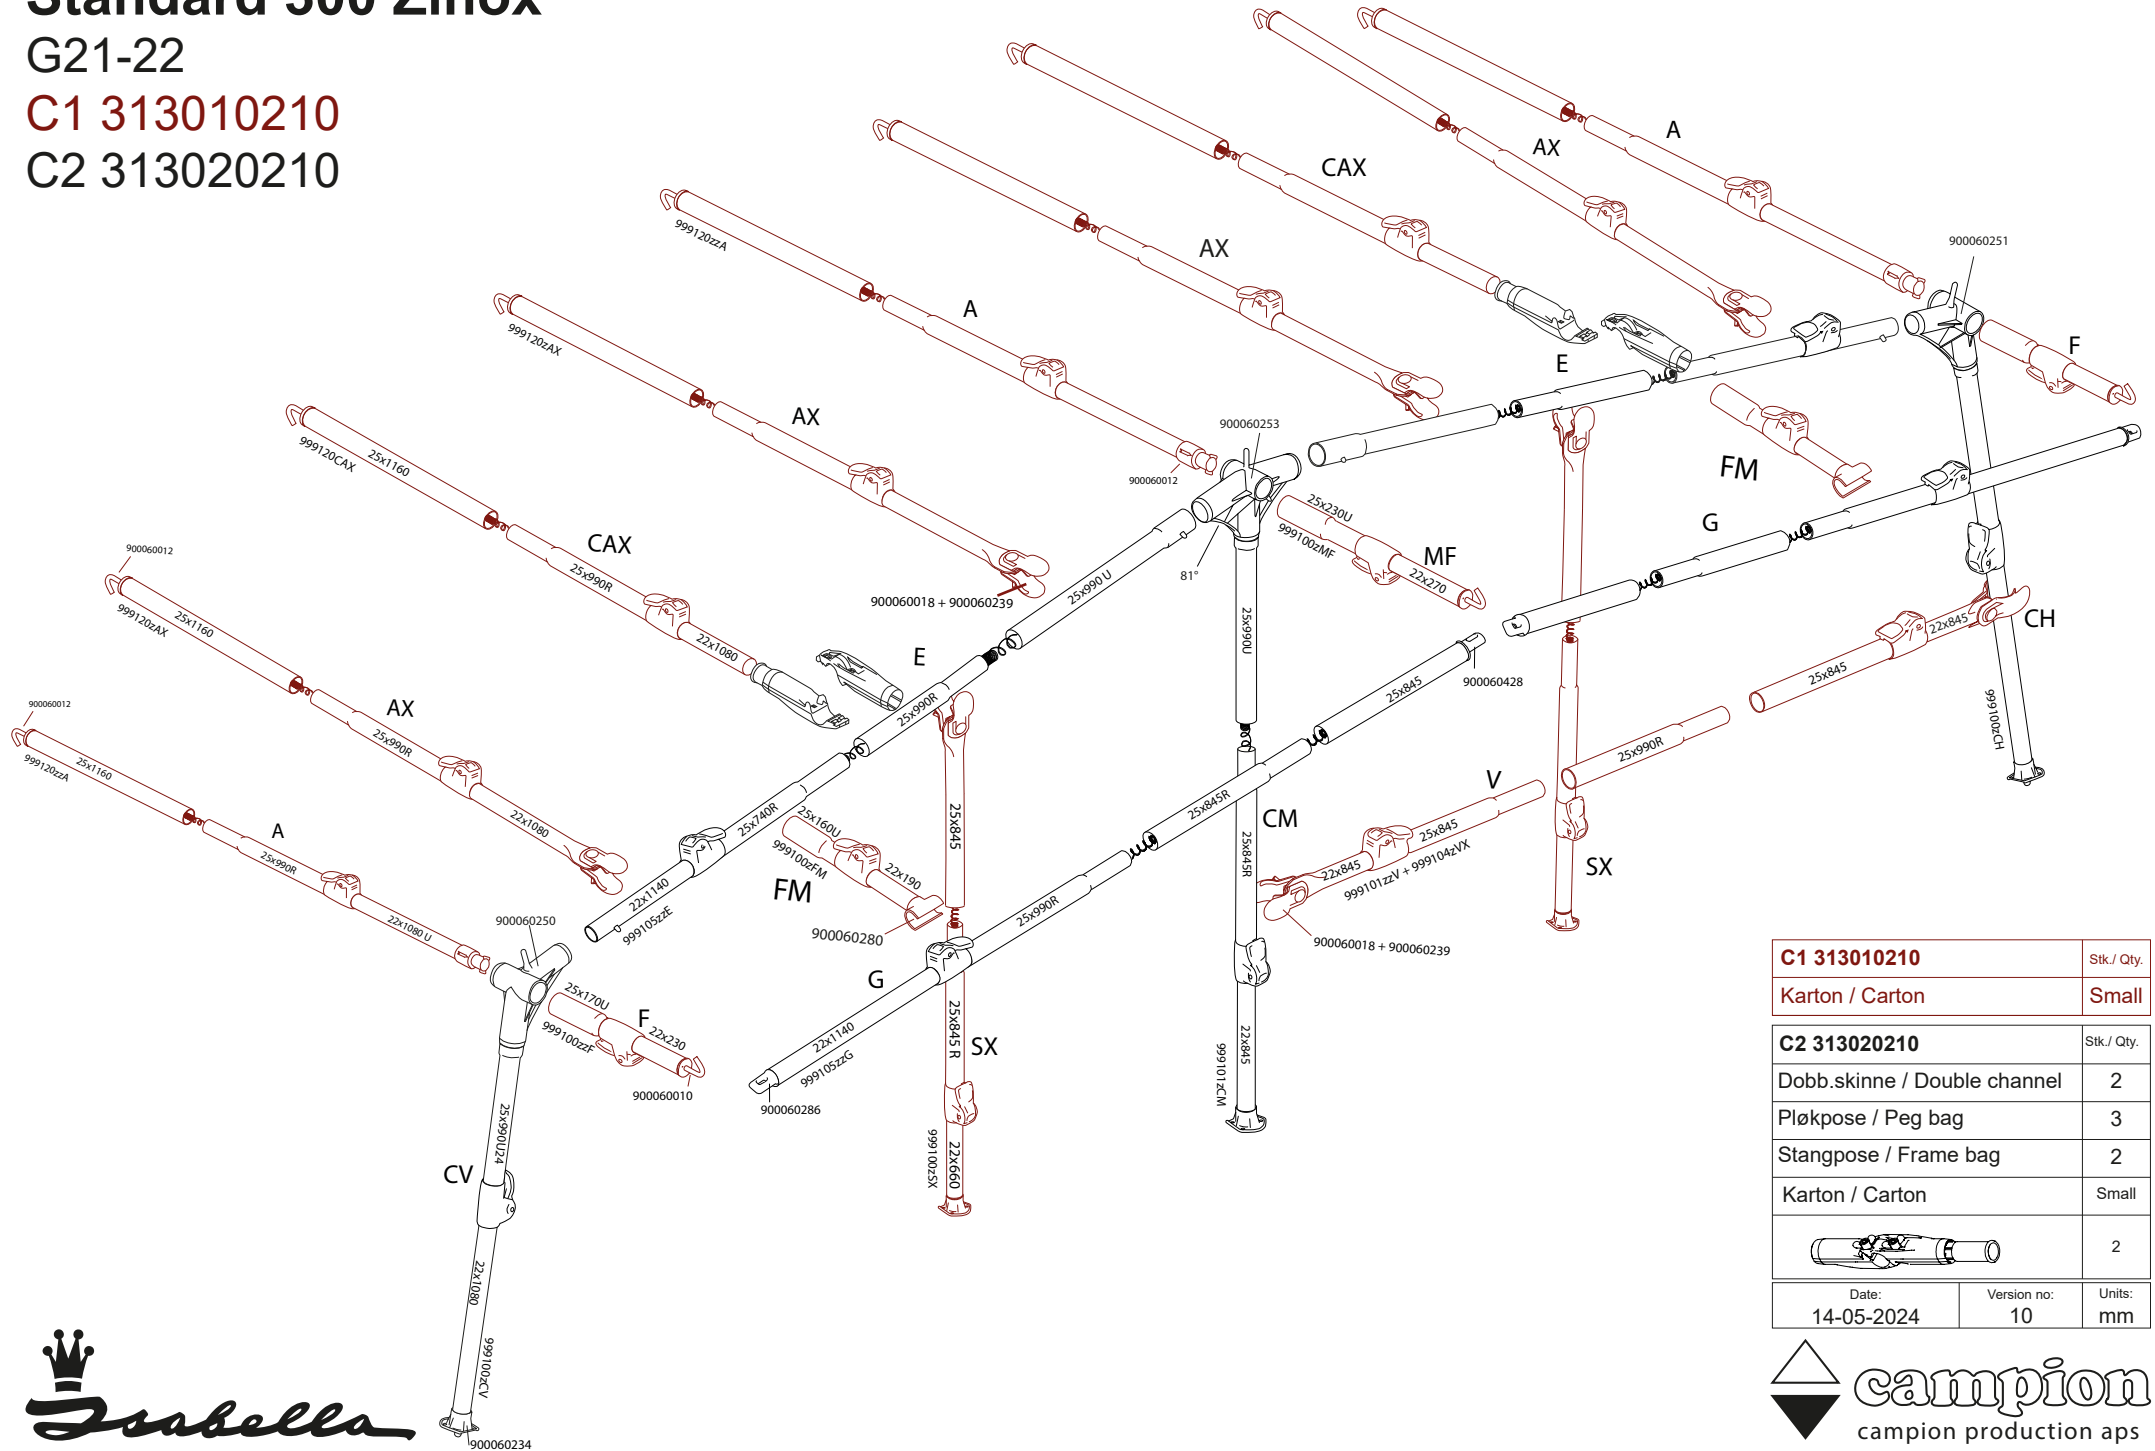

Standard 300 Zinox

G21-22

C1 313010210

C2 313020210

C1 313010210	Stk. / Qty.
Karton / Carton	Small
C2 313020210	Stk. / Qty.
Dobb.skinne / Double channel	2
Pløkpøse / Peg bag	3
Stangpøse / Frame bag	2
Karton / Carton	Small
	2
Date: 14-05-2024	Version no: 10
	Units: mm