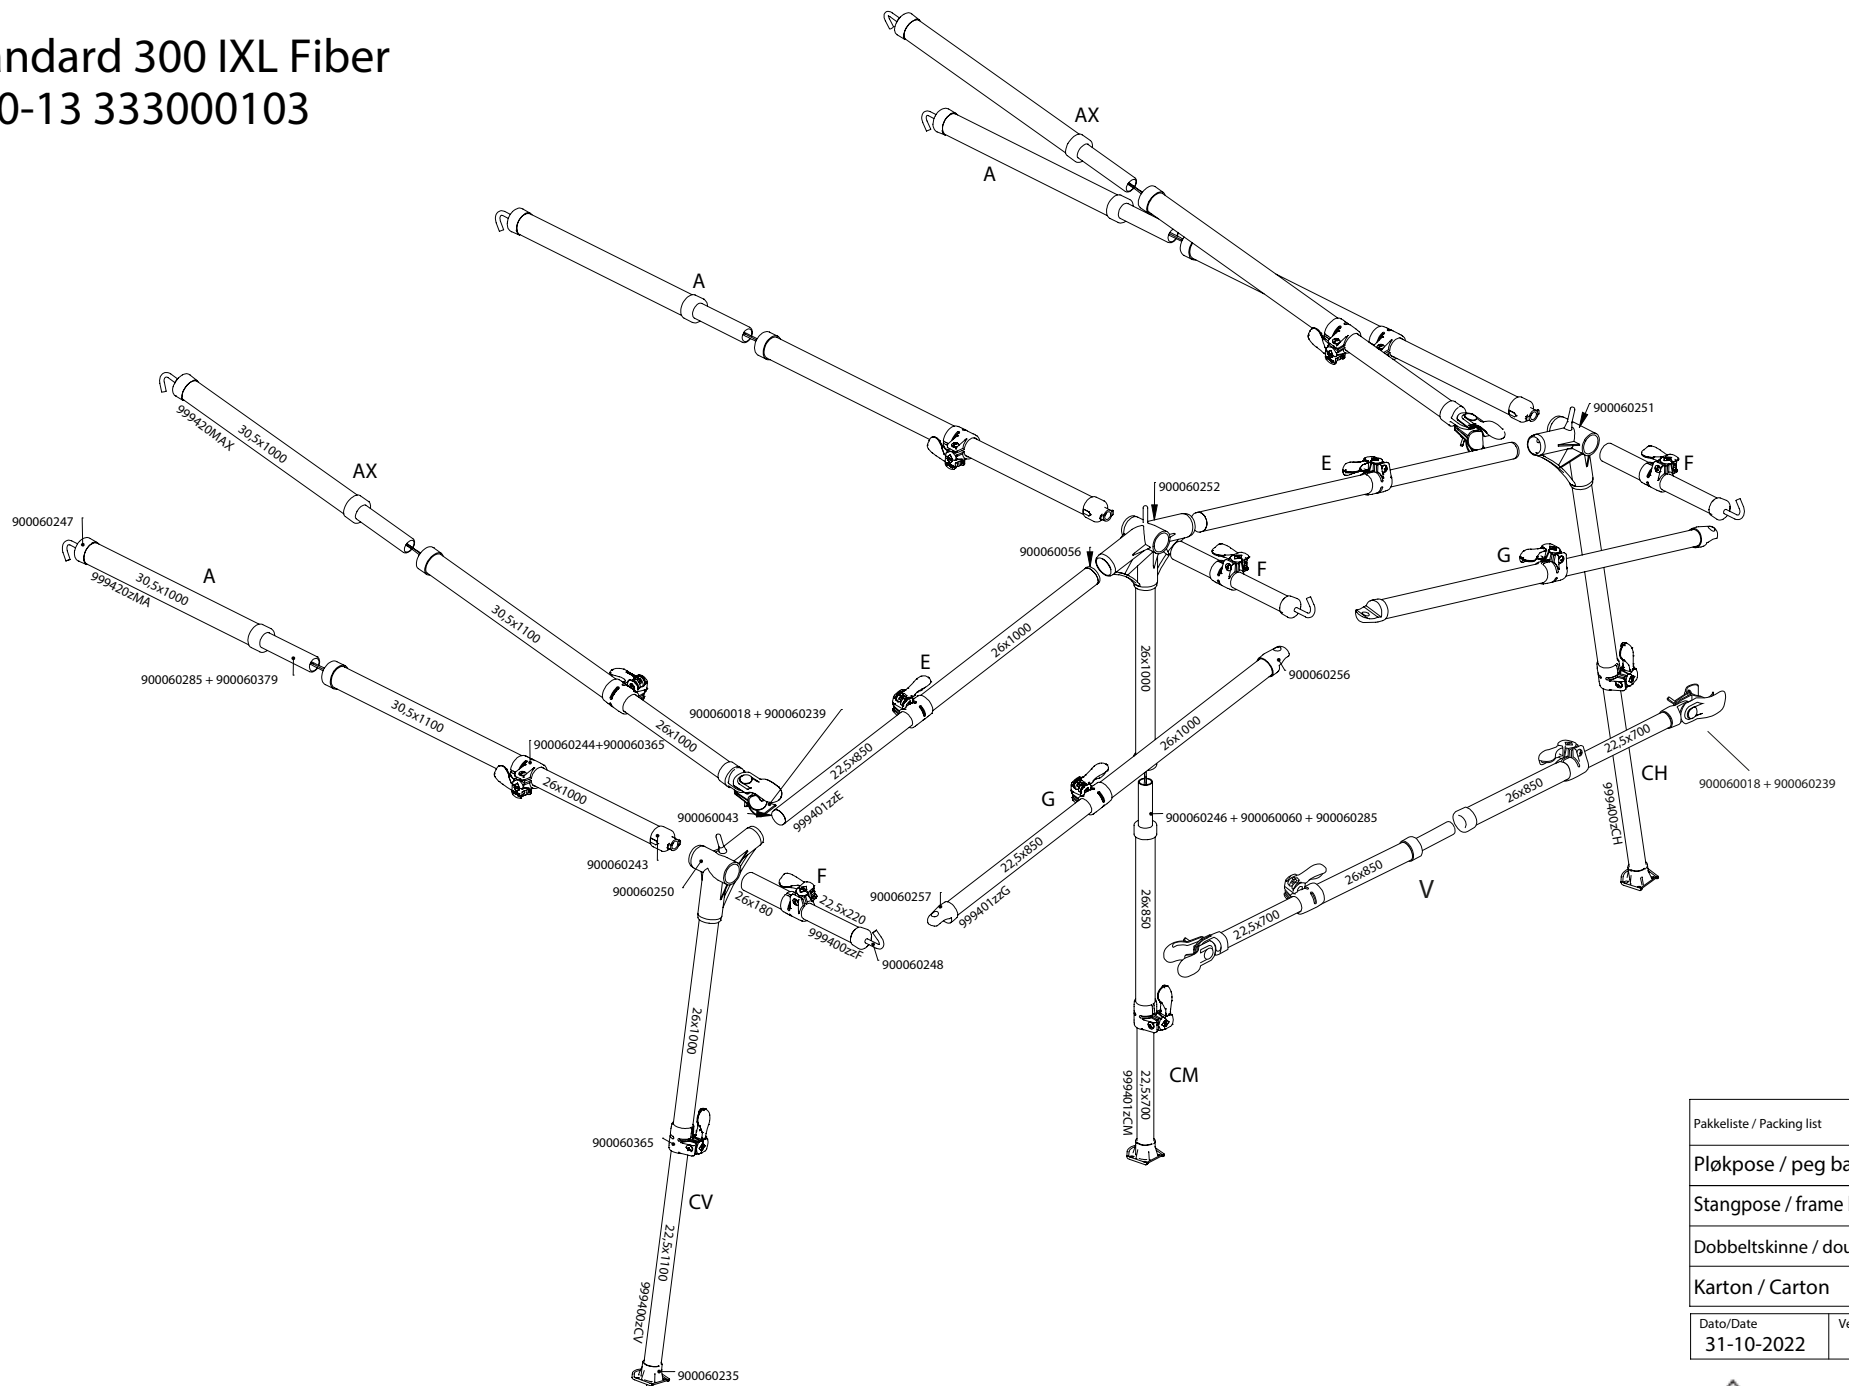

Standard 300 IXL Fiber G10-13 333000103

Pakkeliste / Packing list	Stk. / Qty.	
Pløkpose / peg bag	3	
Stangpose / frame bag	1	
Dobbeltskinne / double channel	1	
Karton / Carton	Small	
Dato/Date	Version no.	Enheder/Units
31-10-2022	02	mm