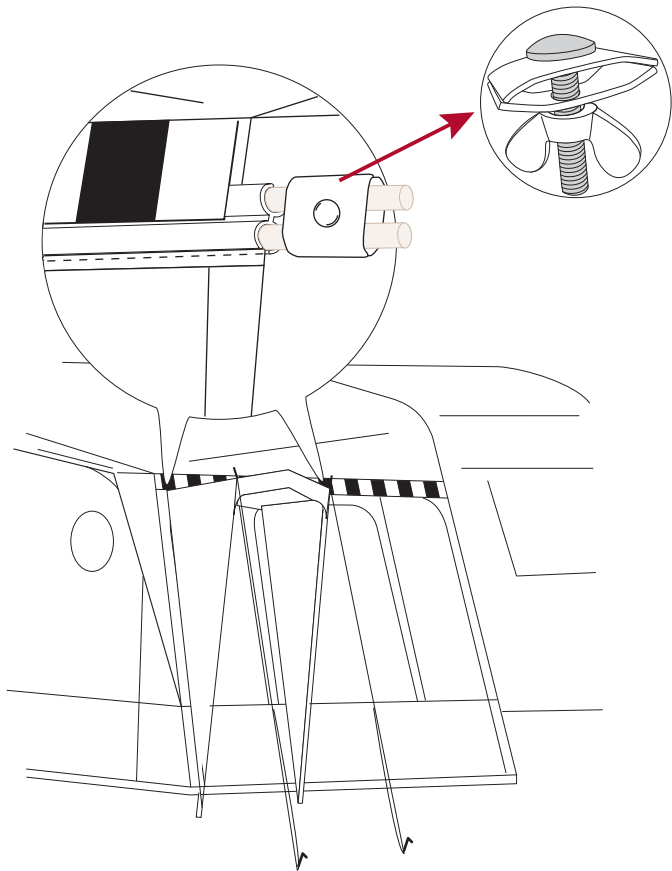

Lock - Door Canopy

R4414 V2 2014

EXPERIENCE THE SPIRIT