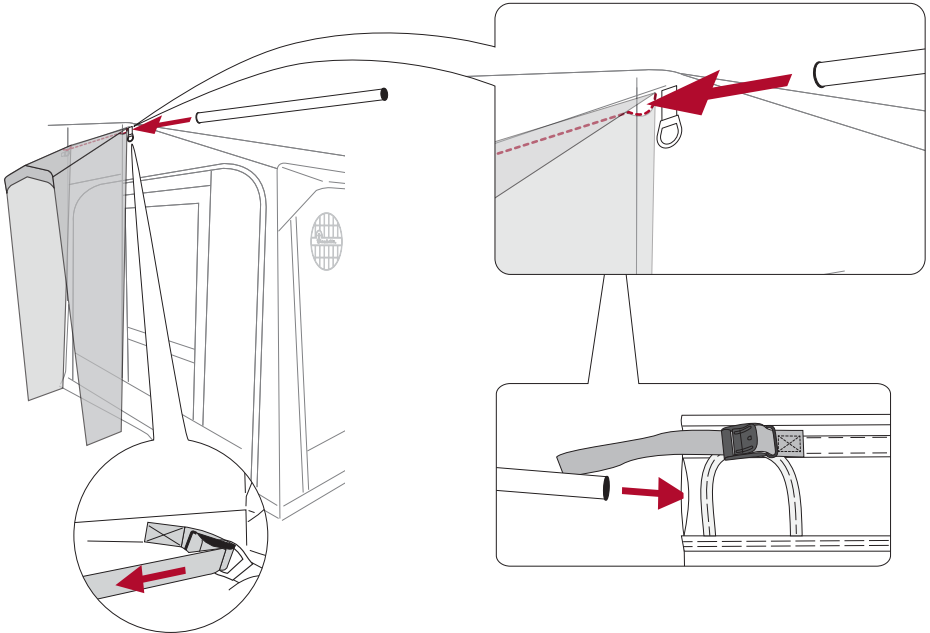

Universal 360/420 Door Canopy

R4097 V2 2014

EXPERIENCE THE SPIRIT

1

2

3

4

5