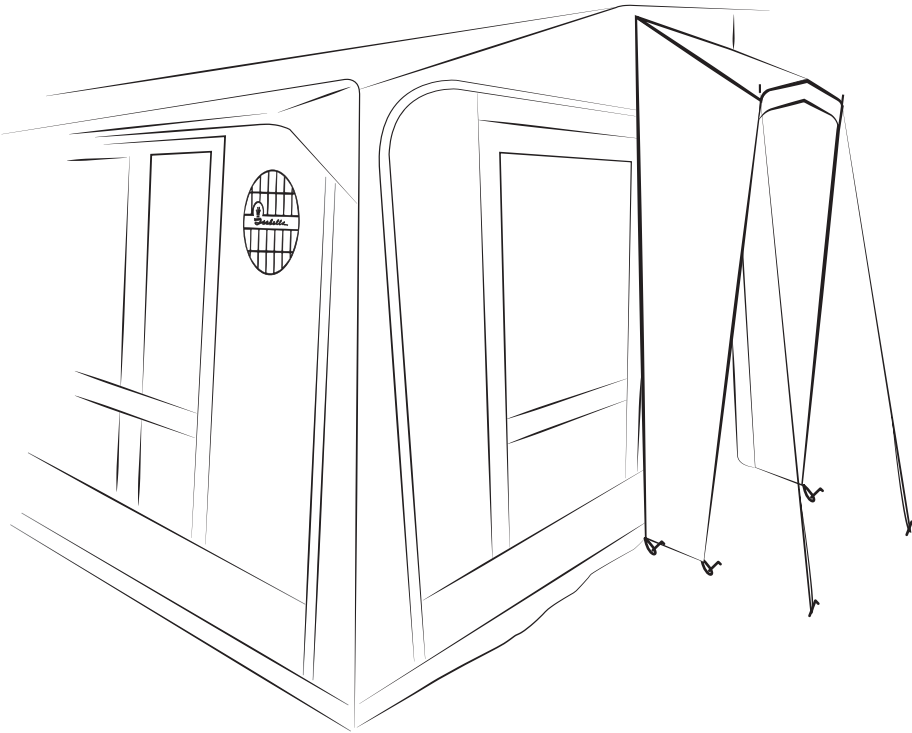

Universal 360/420 Door Canopy

R4097 V2 2014

EXPERIENCE THE SPIRIT

1

2

3

4

5