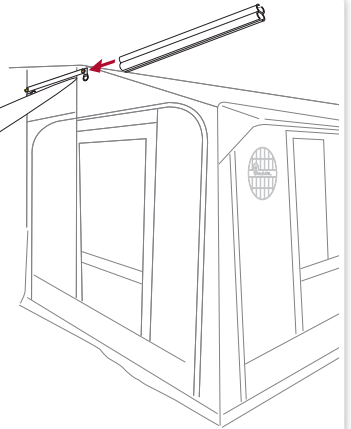

Universal 360/420 Door Canopy

R4097 V2 2014

EXPERIENCE THE SPIRIT

1

2

3

4

5