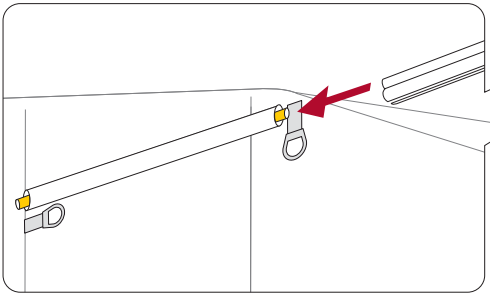

Universal 360/420 Door Canopy

R4097 V2 2014

EXPERIENCE THE SPIRIT

1

2

3

4

5