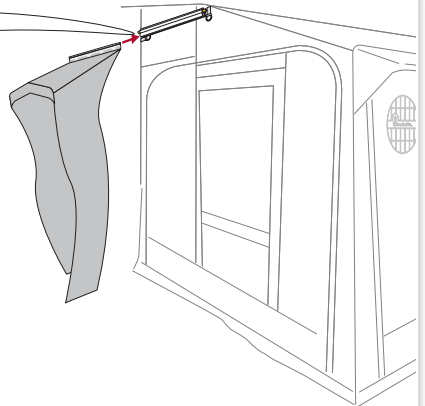

Universal 360/420 Door Canopy

R4097 V2 2014

EXPERIENCE THE SPIRIT

1

2

3

4

5