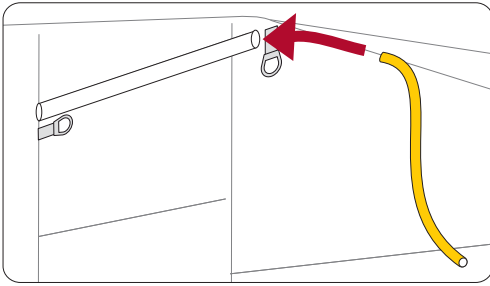

Universal 360/420 Door Canopy

R4097 V2 2014

EXPERIENCE THE SPIRIT

1

2

3

4

5