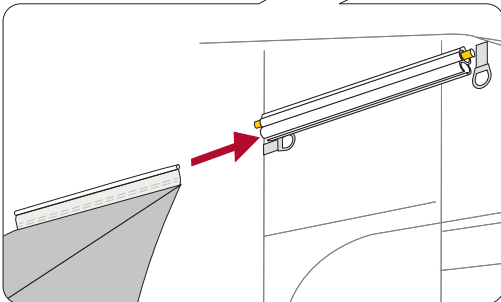

Universal 360/420 Door Canopy

R4097 V2 2014

EXPERIENCE THE SPIRIT

1

2

3

4

5