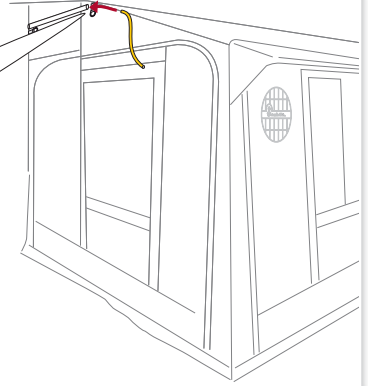

Universal 360/420 Door Canopy

R4097 V2 2014

EXPERIENCE THE SPIRIT

1

2

3

4

5