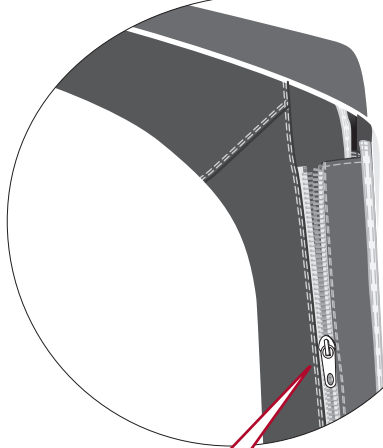

Sun Shine Front

R4288 V4 2015

EXPERIENCE THE SPIRIT

1

2

"OBS" Model Sun Blue only

3

4