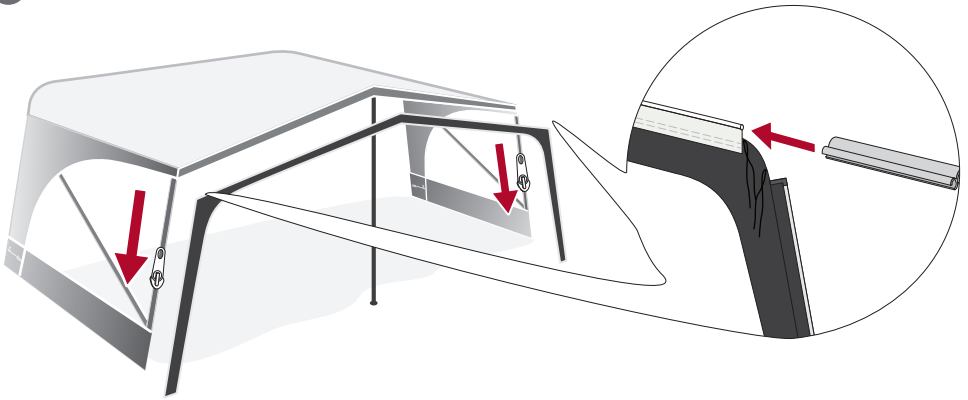

Sun Shine Front

R4288 V4 2015

EXPERIENCE THE SPIRIT

1

2

"OBS" Model Sun Blue only

3

4