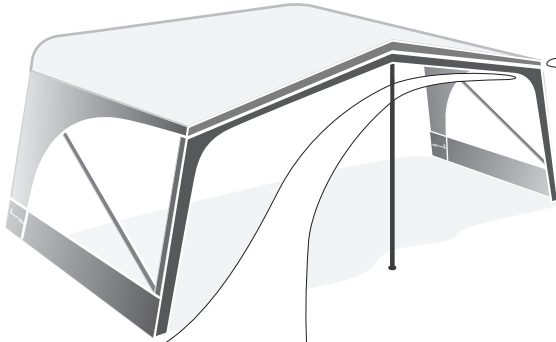

Sun Shine Front

R4288 V4 2015

EXPERIENCE THE SPIRIT

1

2

"OBS" Model Sun Blue only

3

4