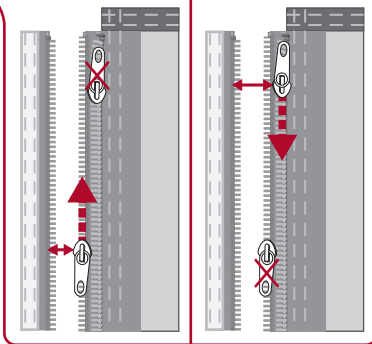

Sun Shine Front

R4288 V4 2015

EXPERIENCE THE SPIRIT

1

2

"OBS" Model Sun Blue only

3

4