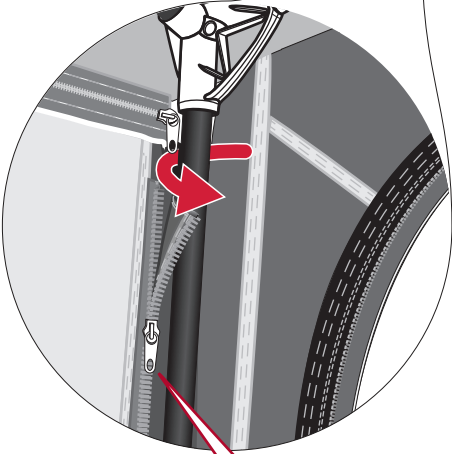

Sun Shine Front

R4288 V4 2015

EXPERIENCE THE SPIRIT

1

2

"OBS" Model Sun Blue only

3

4