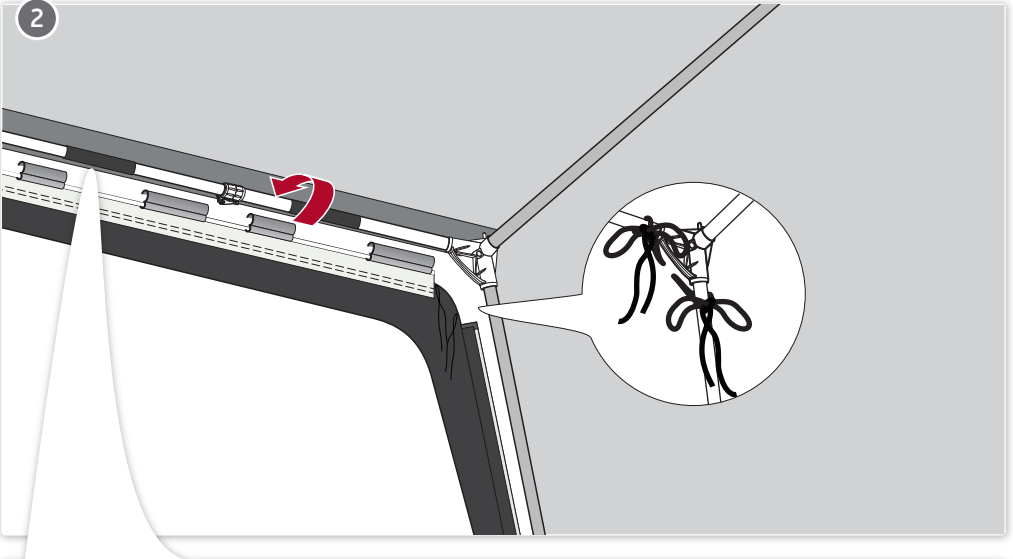

Sun Shine Front

R4288 V4 2015

EXPERIENCE THE SPIRIT

1

2

"OBS" Model Sun Blue only

3

4